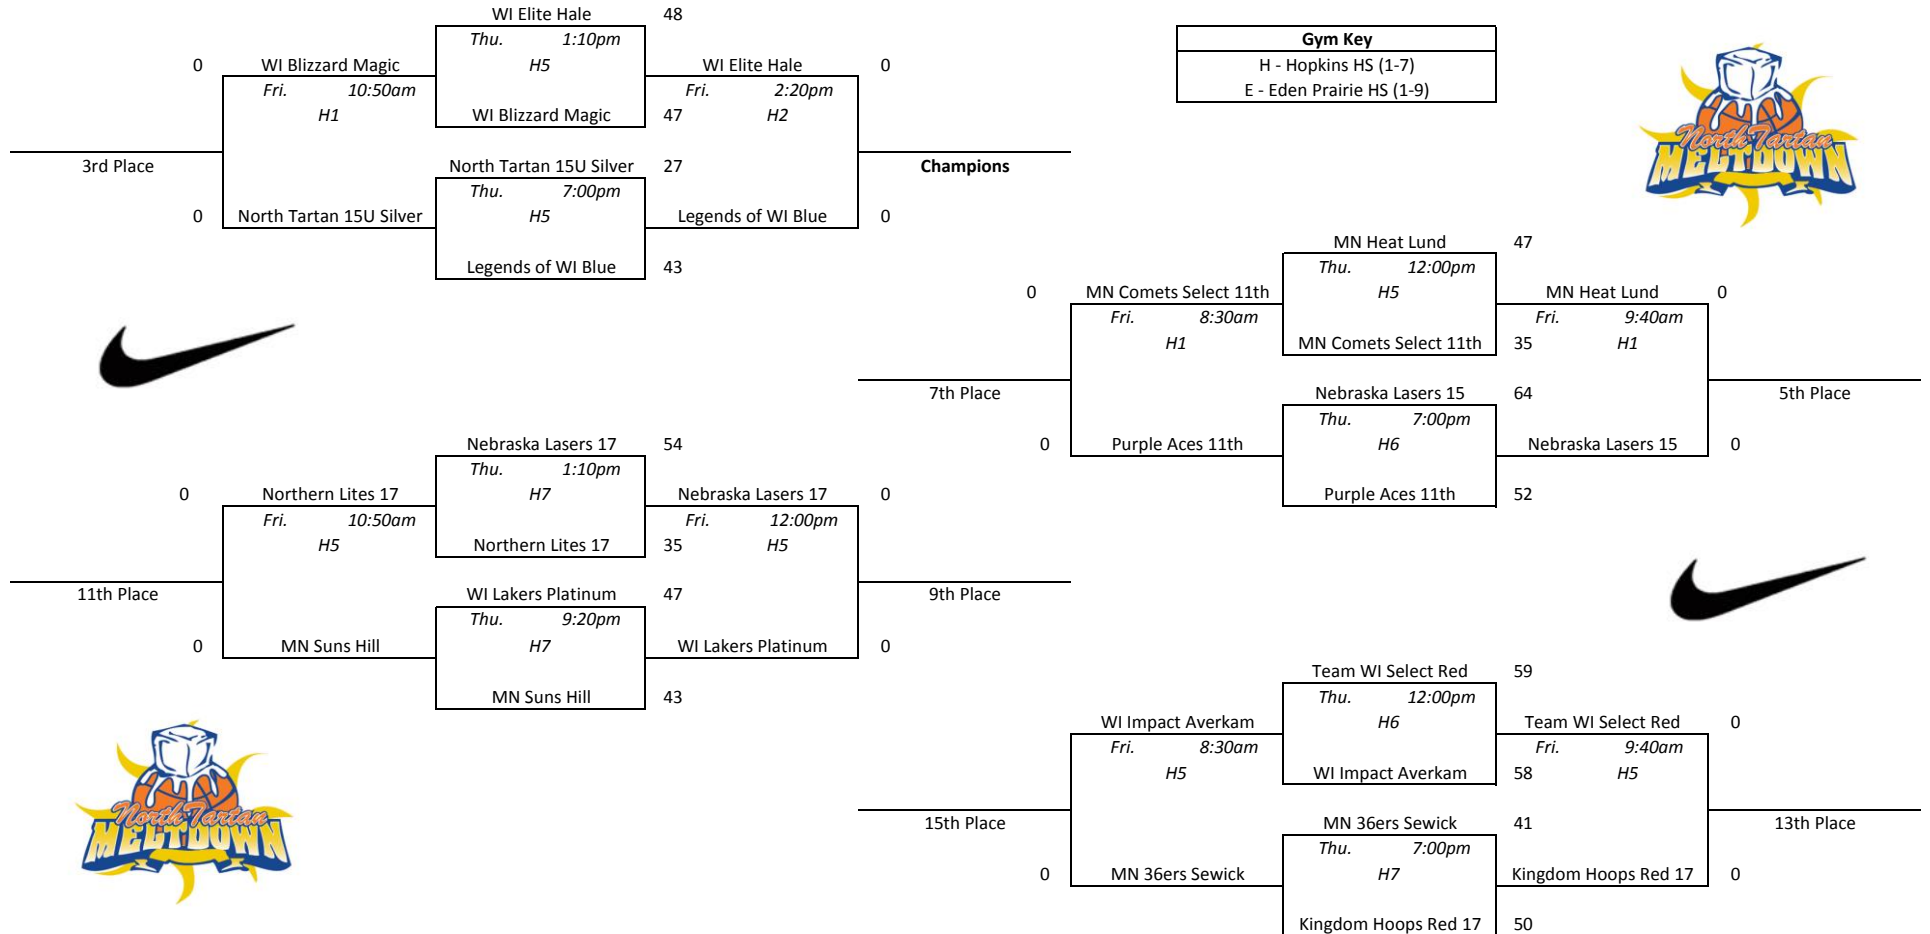

North Tartan Meltdown - Green

Pool A				
1	WI Elite Hale	3-0	1st	
2	Nebraska Lasers 17	1-2	3rd	
3	Team WI Select Red	0-3	4th	
4	MN Heat Lund	2-1	2nd	
1 vs 2	Wed. 4:40pm	H5	46-32	
3 vs 4	Wed. 4:40pm	H6	25-72	
1 vs 3	Wed. 8:10pm	H5	47-31	
2 vs 4	Wed. 8:10pm	H6	53-56	
1 vs 4	Thu. 8:30am	H7	41-33	
2 vs 3	Thu. 8:30am	H6	61-41	

Pool B				
1	MN Comets Select 11th	1-2	2nd	
2	WI Blizzard Magic	3-0	1st	
3	WI Impact Averkam	1-2	4th	
4	Northern Lites 17	1-2	3rd	
1 vs 2	Wed. 2:20pm	H7	27-41	
3 vs 4	Wed. 3:30pm	H7	36-35	
1 vs 3	Wed. 7:00pm	H7	46-27	
2 vs 4	Wed. 8:10pm	H7	56-51	
1 vs 4	Thu. 8:30am	H5	46-52	
2 vs 3	Thu. 9:40am	H5	39-27	

Pool C				
1	WI Lakers Platinum	1-2	3rd	
2	Nebraska Lasers 15	2-1	2nd	
3	MN 36ers Sewick	0-3	4th	
4	North Tartan 15U Silver	3-0	1st	
1 vs 2	Wed. 12:00pm	H7	43-55	
3 vs 4	Wed. 1:10pm	H5	31-34	
1 vs 3	Wed. 4:40pm	H7	43-33	
2 vs 4	Wed. 5:50pm	H7	38-43	
1 vs 4	Thu. 3:30pm	H5	37-45	
2 vs 3	Thu. 3:30pm	H6	43-19	

Pool D				
1	Kingdom Hoops Red 17	0-3	4th	
2	Purple Aces 11th	2-1	2nd	
3	MN Suns Hill	1-2	3rd	
4	Legends of WI Blue	3-0	1st	
1 vs 2	Wed. 5:50pm	H5	30-40	
3 vs 4	Wed. 5:50pm	H6	43-22	
1 vs 3	Wed. 9:20pm	H5	37-43	
2 vs 4	Wed. 9:20pm	H6	31-39	
1 vs 4	Thu. 3:30pm	H7	37-58	
2 vs 3	Thu. 4:40pm	H7	51-31