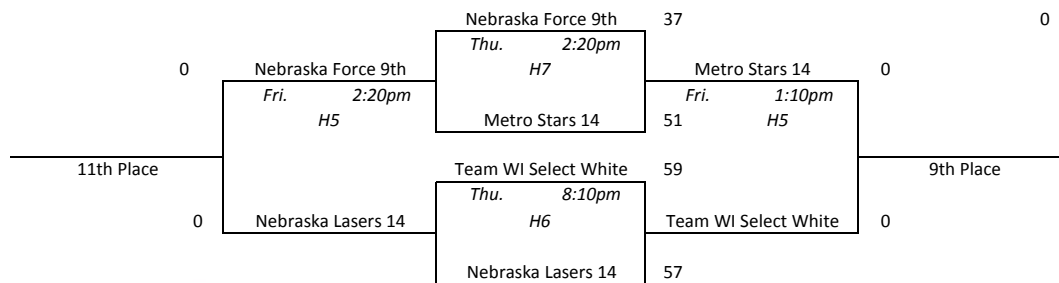

North Tartan Meltdown - Yellow

Pool A				
1	Iowa Barnstormers Gold	3-0	1st	
2	Rising Stars 16	0-3	4th	
3	MN Fury 2017 Gold	2-1	2nd	
4	Nebraska Force 9th	1-2	3rd	
1 vs 2	Wed. 3:30pm	H6	52-20	
3 vs 4	Wed. 3:30pm	H5	25-55	
1 vs 3	Wed. 7:00pm	H5	48-41	
2 vs 4	Wed. 7:00pm	H6	38-46	
1 vs 4	Thu. 9:40am	H6	59-22	
2 vs 3	Thu. 10:50am	H6	39-58	

Pool B				
1	Michigan's Finest 10th	0-3	4th	
2	Metro Stars 14	1-2	3rd	
3	43 Hoops	3-0	1st	
4	Midwest Elite Weissmann	2-1	2nd	
1 vs 2	Wed. 9:40am	H5	40-34	
3 vs 4	Wed. 9:40am	H6	51-48	
1 vs 3	Wed. 1:10pm	H7	33-40	
2 vs 4	Wed. 1:10pm	H6	45-47	
1 vs 4	Thu. 9:40am	H7	36-48	
2 vs 3	Thu. 10:50am	H5	24-30	

Pool C				
1	South Dakota Thunder 9th	2-1	2nd	
2	Kingdom Hoops Elite 8th	2-1	1st	
3	Team WI Select White	1-2	3rd	
4	MN Comets Elite 10th	1-2	4th	
1 vs 2	Wed. 10:50am	H5	46-56	
3 vs 4	Wed. 10:50am	H6	49-33	
1 vs 3	Wed. 2:20pm	H5	53-43	
2 vs 4	Wed. 2:20pm	H6	43-46	
1 vs 4	Thu. 4:40pm	H5	44-38	
2 vs 3	Thu. 5:50pm	H7	42-39	

Pool D				
1	Nebraska Lasers 14	1-2	3rd	
2	North Tartan 13U	3-0	1st	
3	WBA Prestige Pink	2-1	2nd	
4	WI Impact 2017	0-3	4th	
1 vs 2	Wed. 8:30am	H5	19-39	
3 vs 4	Wed. 8:30am	H6	26-28	
1 vs 3	Wed. 12:00pm	H6	50-58	
2 vs 4	Wed. 12:00pm	H5	53-26	
1 vs 4	Thu. 4:40pm	H6	46-37	
2 vs 3	Thu. 5:50pm	H5	37-29	

Gym Key
H - Hopkins HS (1-7)
E - Eden Prairie HS (1-9)