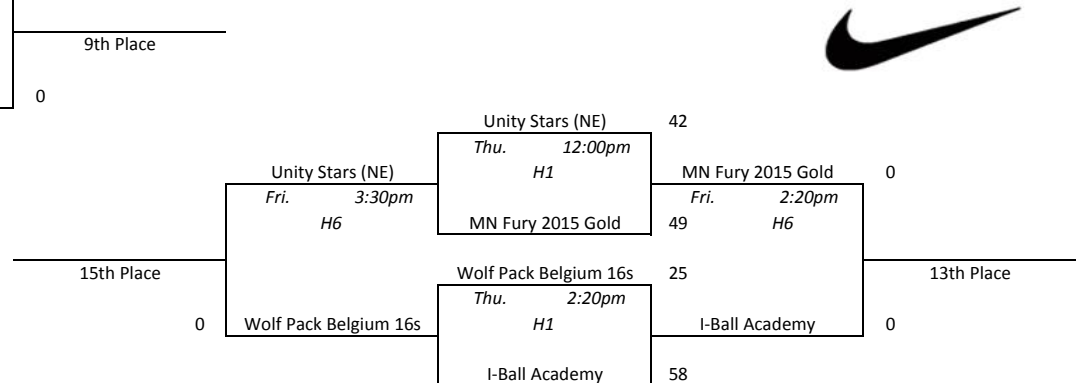

North Tartan Meltdown - Platinum Blue

Pool A				
1	ND Phenom 17	1-2	3rd	
2	All Iowa Attack 10th Nike	2-1	2nd	
3	Unity Stars (NE)	0-3	4th	
4	Legends of WI Silver	3-0	1st	
1 vs 2	Wed. 4:40pm	H2	50-56	
3 vs 4	Wed. 4:40pm	H1	47-55	
1 vs 3	Wed. 8:10pm	H1	54-51	
2 vs 4	Wed. 8:10pm	H2	34-42	
1 vs 4	Thu. 8:30am	H3	38-68	
2 vs 3	Thu. 8:30am	H2	57-50	

Pool B				
1	SD Cyclones	3-0	1st	
2	MN Fury 2015 Gold	0-3	4th	
3	WI Blizzard Biddick	1-2	3rd	
4	Team Fury Select	2-1	2nd	
1 vs 2	Wed. 3:30pm	H2	51-44	
3 vs 4	Wed. 3:30pm	H1	35-39	
1 vs 3	Wed. 7:00pm	H1	58-57	
2 vs 4	Wed. 7:00pm	H2	33-57	
1 vs 4	Thu. 8:30am	H1	53-35	
2 vs 3	Thu. 8:30am	H4	38-61	

Pool C				
1	Wolf Pack Belgium 16s	0-3	4th	
2	North Tartan 15U	3-0	1st	
3	WBA Prestige Green	1-2	3rd	
4	MN Stars Crossfire	2-1	2nd	
1 vs 2	Wed. 9:40am	H4	9-59	
3 vs 4	Wed. 9:40am	H1	31-50	
1 vs 3	Wed. 1:10pm	H1	17-70	
2 vs 4	Wed. 1:10pm	H3	58-47	
1 vs 4	Thu. 10:50am	H4	24-65	
2 vs 3	Thu. 10:50am	H3	56-47	

Pool D				
1	I-Ball Academy	0-3	3rd	
2	Nebraska Force 11th	1-2	4th	
3	So-Minn Fury 2015	2-1	2nd	
4	Metro Stars 15	3-0	1st	
1 vs 2	Wed. 8:30am	H1	54-51	
3 vs 4	Wed. 8:30am	H3	38-45	
1 vs 3	Wed. 12:00pm	H1	39-54	
2 vs 4	Wed. 12:00pm	H4	38-52	
1 vs 4	Thu. 10:50am	H1	31-60	
2 vs 3	Thu. 10:50am	H2	50-57	

Gym Key
H - Hopkins HS (1-7)
E - Eden Prairie HS (1-9)