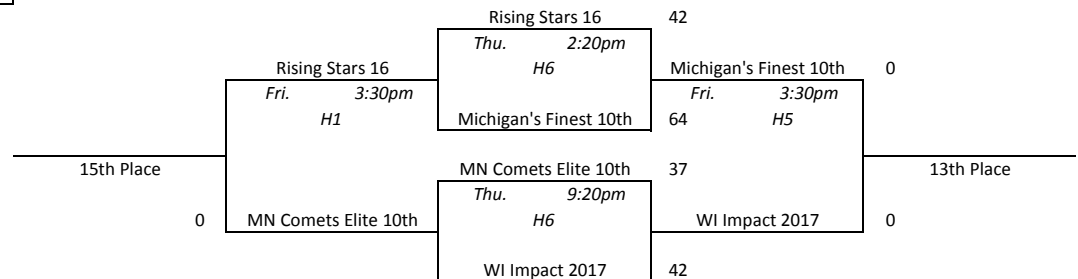

North Tartan Meltdown - Yellow

Pool A				
1	Iowa Barnstormers Gold	3-0	1st	
2	Rising Stars 16	0-3	4th	
3	MN Fury 2017 Gold	2-1	2nd	
4	Nebraska Force 9th	1-2	3rd	
1 vs 2	Wed. 3:30pm	H6	52-20	
3 vs 4	Wed. 3:30pm	H5	25-55	
1 vs 3	Wed. 7:00pm	H5	48-41	
2 vs 4	Wed. 7:00pm	H6	38-46	
1 vs 4	Thu. 9:40am	H6	59-22	
2 vs 3	Thu. 10:50am	H6	39-58	

Pool B				
1	Michigan's Finest 10th	0-3	4th	
2	Metro Stars 14	1-2	3rd	
3	43 Hoops	3-0	1st	
4	Midwest Elite Weissmann	2-1	2nd	
1 vs 2	Wed. 9:40am	H5	40-34	
3 vs 4	Wed. 9:40am	H6	51-48	
1 vs 3	Wed. 1:10pm	H7	33-40	
2 vs 4	Wed. 1:10pm	H6	45-47	
1 vs 4	Thu. 9:40am	H7	36-48	
2 vs 3	Thu. 10:50am	H5	24-30	

Pool C				
1	South Dakota Thunder 9th	2-1	2nd	
2	Kingdom Hoops Elite 8th	2-1	1st	
3	Team WI Select White	1-2	3rd	
4	MN Comets Elite 10th	1-2	4th	
1 vs 2	Wed. 10:50am	H5	46-56	
3 vs 4	Wed. 10:50am	H6	49-33	
1 vs 3	Wed. 2:20pm	H5	53-43	
2 vs 4	Wed. 2:20pm	H6	43-46	
1 vs 4	Thu. 4:40pm	H5	44-38	
2 vs 3	Thu. 5:50pm	H7	42-39	

Pool D				
1	Nebraska Lasers 14	1-2	3rd	
2	North Tartan 13U	3-0	1st	
3	WBA Prestige Pink	2-1	2nd	
4	WI Impact 2017	0-3	4th	
1 vs 2	Wed. 8:30am	H5	19-39	
3 vs 4	Wed. 8:30am	H6	26-28	
1 vs 3	Wed. 12:00pm	H6	50-58	
2 vs 4	Wed. 12:00pm	H5	53-26	
1 vs 4	Thu. 4:40pm	H6	46-37	
2 vs 3	Thu. 5:50pm	H5	37-29	

Gym Key
H - Hopkins HS (1-7)
E - Eden Prairie HS (1-9)