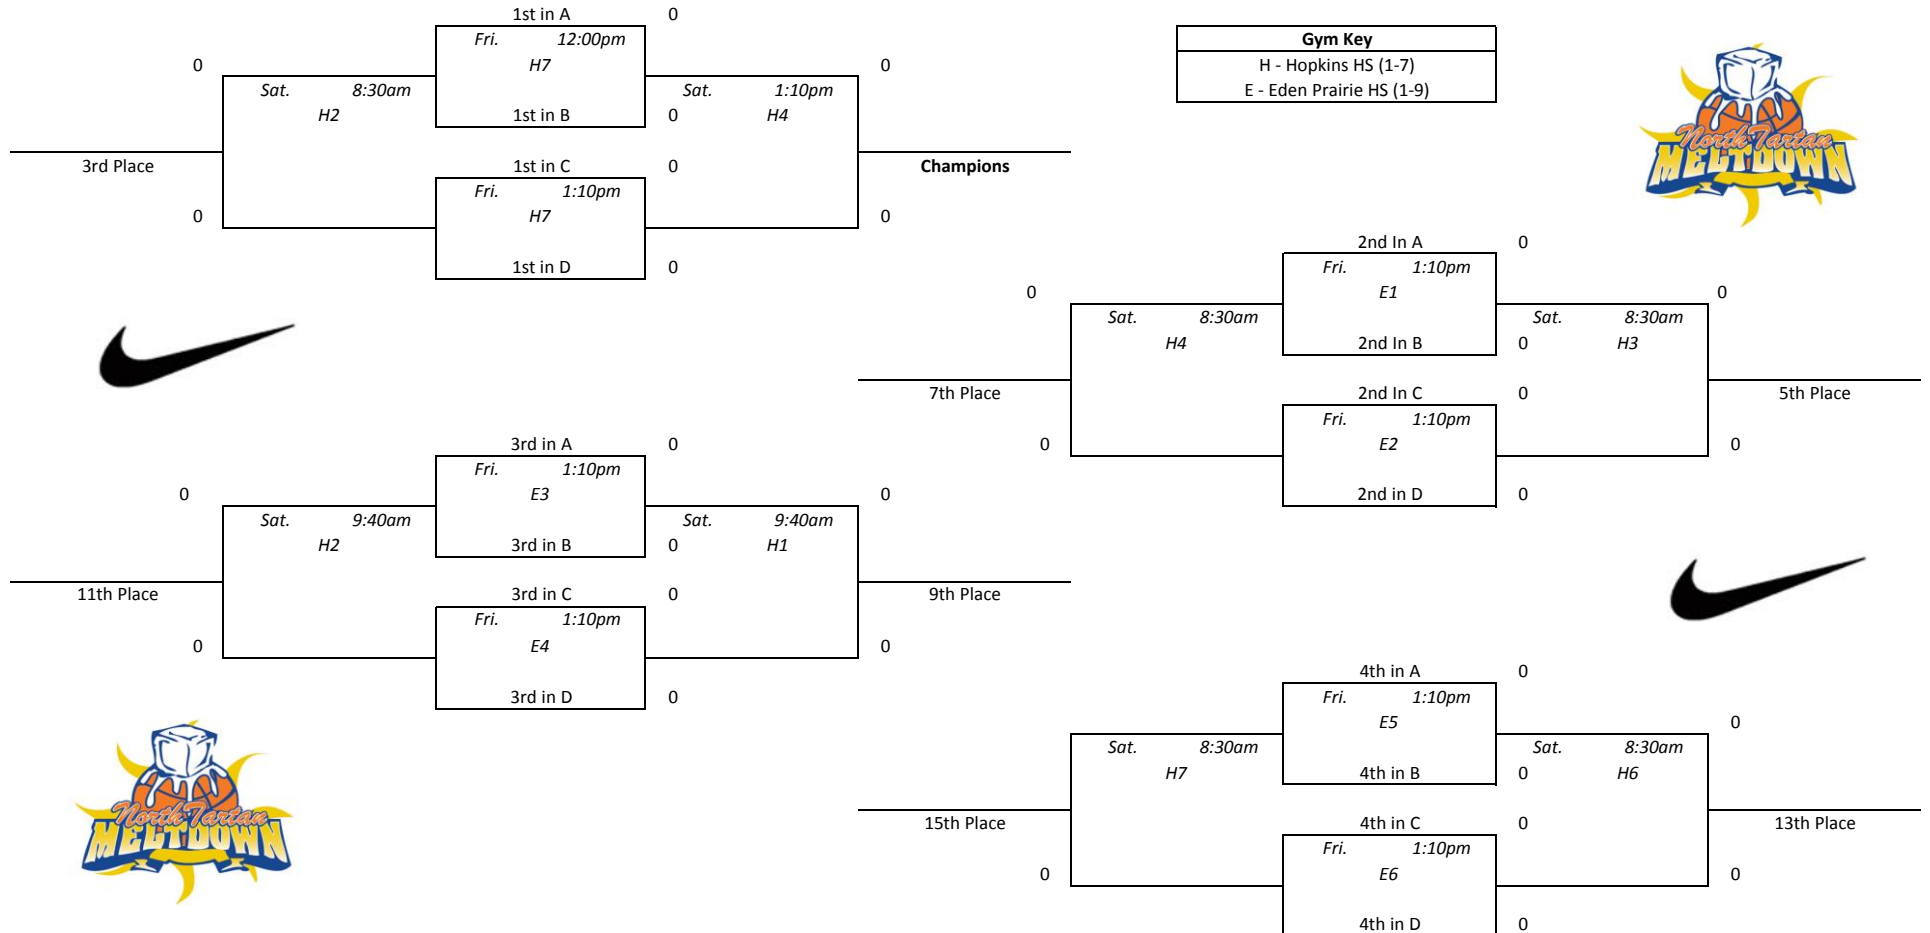

North Tartan Meltdown - Orange

Pool A					
1	Purple Aces 10th	1-1	1st		
2	MN Heat Smetana	1-1	1st		
3	WI Blizzard Hawley	2-0	1st		
4	Team Fury 10th	0-2	1st		
1 vs 2 Thu. 3:30pm E6 49-46					
3 vs 4 Thu. 3:30pm E7 68-17					
1 vs 3 Thu. 7:00pm E4 44-54					
2 vs 4 Thu. 7:00pm E5 47-44					
1 vs 4 Fri. 8:30am H7 0-0					
2 vs 3 Fri. 8:30am E1 0-0					

Pool B					
1	WI Hoops Select 15	1-1	1st		
2	So-Minn Fury 2016	0-2	1st		
3	MN Stars Antl	1-1	1st		
4	Nebraska Select Black	2-0	1st		
1 vs 2 Thu. 3:30pm E4 59-36					
3 vs 4 Thu. 3:30pm E5 29-47					
1 vs 3 Thu. 5:50pm E7 30-34					
2 vs 4 Thu. 7:00pm E3 55-52					
1 vs 4 Fri. 8:30am E2 0-0					
2 vs 3 Fri. 8:30am E3 0-0					

Pool C					
1	WBA Prestige Orange	1-1	1st		
2	MN Stars Vogelsberg 10th	2-0	1st		
3	Retro Hoops Blue	0-2	1st		
4	ND Phenom 10th	1-1	1st		
1 vs 2 Thu. 3:30pm E1 53-58					
3 vs 4 Thu. 3:30pm E2 47-53					
1 vs 3 Thu. 7:00pm E7 51-44					
2 vs 4 Thu. 7:00pm E2 42-46					
1 vs 4 Fri. 8:30am E4 0-0					
2 vs 3 Fri. 8:30am E5 0-0					

Pool D					
1	ND Pro 15u Blue	1-1	1st		
2	Kingdom Hoops 16	0-2	1st		
3	MN Fury 2016 Gold	2-0	1st		
4	WI Blizzard Gibbons	1-1	1st		
1 vs 2 Thu. 3:30pm E3 46-33					
3 vs 4 Thu. 10:50am H7 41-44					
1 vs 3 Thu. 8:10pm H7 30-61					
2 vs 4 Thu. 7:00pm E1 0-0					
1 vs 4 Fri. 8:30am E6 0-0					
2 vs 3 Fri. 8:30am H6 0-0