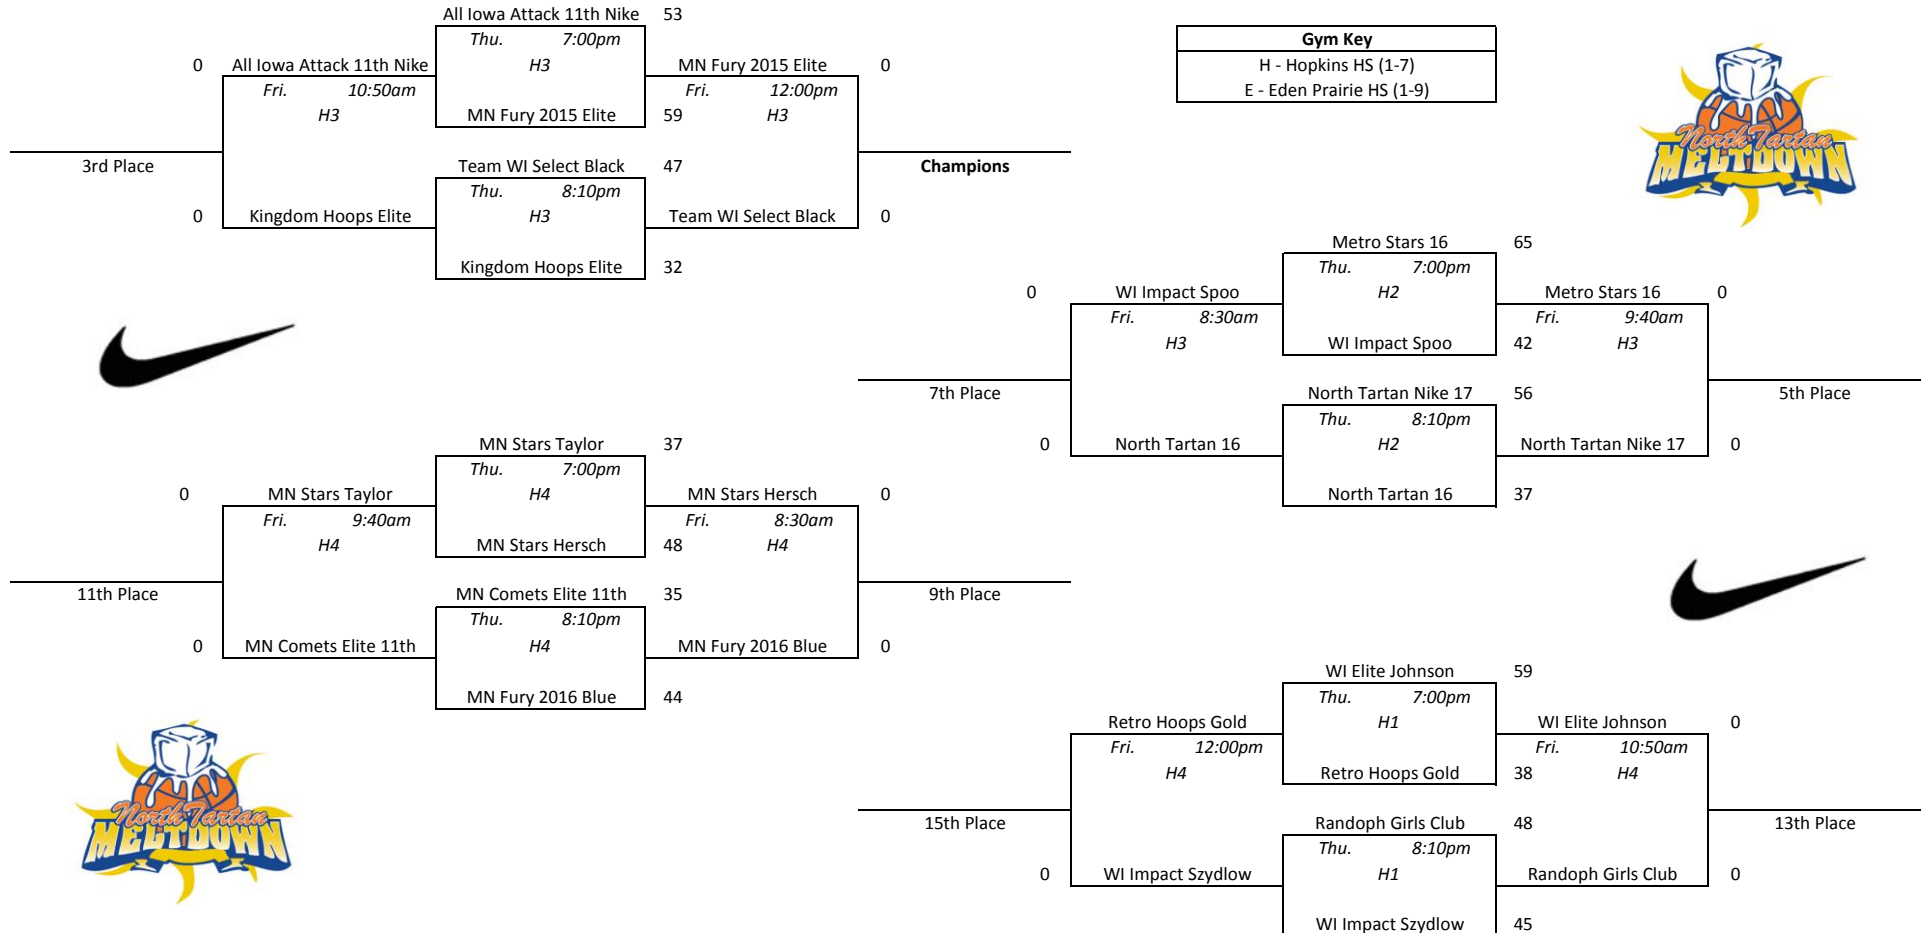

North Tartan Meltdown - Platinum Red

Pool A				
1	WI Elite Johnson	0-3	4th	
2	All Iowa Attack 11th Nike	3-0	1st	
3	Metro Stars 16	2-1	2nd	
4	MN Stars Taylor	1-2	3rd	
1 vs 2	Wed. 10:50am	H2	49-53	
3 vs 4	Wed. 10:50am	H4	65-62	
1 vs 3	Wed. 2:20pm	H4	50-51	
2 vs 4	Wed. 2:20pm	H2	80-52	
1 vs 4	Thu. 3:30pm	H1	54-49	
2 vs 3	Thu. 3:30pm	H2	54-29	

Pool B				
1	WI Impact Spoo	2-1	2nd	
2	Retro Hoops Gold	0-3	4th	
3	MN Stars Hersch	1-2	3rd	
4	MN Fury 2015 Elite	3-0	1st	
1 vs 2	Wed. 5:50pm	H4	49-47	
3 vs 4	Wed. 5:50pm	H3	31-47	
1 vs 3	Wed. 9:20pm	H4	39-38	
2 vs 4	Wed. 9:20pm	H3	34-77	
1 vs 4	Thu. 3:30pm	H3	44-60	
2 vs 3	Thu. 3:30pm	H4	53-41	

Pool C				
1	MN Comets Elite 11th	1-2	3rd	
2	North Tartan Nike 17	2-1	2nd	
3	Team WI Select Black	3-0	1st	
4	Randoph Girls Club	0-3	4th	
1 vs 2	Wed. 3:30pm	H3	33-63	
3 vs 4	Wed. 3:30pm	H4	57-49	
1 vs 3	Wed. 7:00pm	H4	35-57	
2 vs 4	Wed. 7:00pm	H3	72-28	
1 vs 4	Thu. 4:40pm	H2	52-36	
2 vs 3	Thu. 4:40pm	H3	49-59	

Pool D				
1	Kingdom Hoops Elite	2-1	1st	
2	MN Fury 2016 Blue	2-1	3rd	
3	WI Impact Szydlow	0-3	4th	
4	North Tartan 16	2-1	2nd	
1 vs 2	Wed. 4:40pm	H3	47-49	
3 vs 4	Wed. 4:40pm	H4	49-51	
1 vs 3	Wed. 8:10pm	H4	35-59	
2 vs 4	Wed. 8:10pm	H3	45-50	
1 vs 4	Thu. 4:40pm	H1	46-39	
2 vs 3	Thu. 4:40pm	H4	61-30