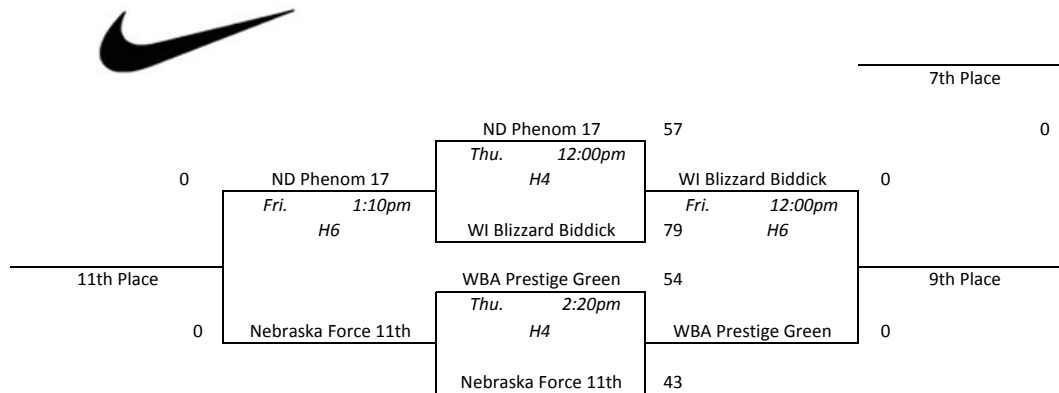

North Tartan Meltdown - Platinum Blue

Pool A				
1	ND Phenom 17	1-2	3rd	
2	All Iowa Attack 10th Nike	2-1	2nd	
3	Unity Stars (NE)	0-3	4th	
4	Legends of WI Silver	3-0	1st	
1 vs 2	Wed. 4:40pm	H2	50-56	
3 vs 4	Wed. 4:40pm	H1	47-55	
1 vs 3	Wed. 8:10pm	H1	54-51	
2 vs 4	Wed. 8:10pm	H2	34-42	
1 vs 4	Thu. 8:30am	H3	38-68	
2 vs 3	Thu. 8:30am	H2	57-50	

Pool B				
1	SD Cyclones	3-0	1st	
2	MN Fury 2015 Gold	0-3	4th	
3	WI Blizzard Biddick	1-2	3rd	
4	Team Fury Select	2-1	2nd	
1 vs 2	Wed. 3:30pm	H2	51-44	
3 vs 4	Wed. 3:30pm	H1	35-39	
1 vs 3	Wed. 7:00pm	H1	58-57	
2 vs 4	Wed. 7:00pm	H2	33-57	
1 vs 4	Thu. 8:30am	H1	53-35	
2 vs 3	Thu. 8:30am	H4	38-61	

Pool C				
1	Wolf Pack Belgium 16s	0-3	4th	
2	North Tartan 15U	3-0	1st	
3	WBA Prestige Green	1-2	3rd	
4	MN Stars Crossfire	2-1	2nd	
1 vs 2	Wed. 9:40am	H4	9-59	
3 vs 4	Wed. 9:40am	H1	31-50	
1 vs 3	Wed. 1:10pm	H1	17-70	
2 vs 4	Wed. 1:10pm	H3	58-47	
1 vs 4	Thu. 10:50am	H4	24-65	
2 vs 3	Thu. 10:50am	H3	56-47	

Pool D				
1	I-Ball Academy	0-3	3rd	
2	Nebraska Force 11th	1-2	4th	
3	So-Minn Fury 2015	2-1	2nd	
4	Metro Stars 15	3-0	1st	
1 vs 2	Wed. 8:30am	H1	54-51	
3 vs 4	Wed. 8:30am	H3	38-45	
1 vs 3	Wed. 12:00pm	H1	39-54	
2 vs 4	Wed. 12:00pm	H4	38-52	
1 vs 4	Thu. 10:50am	H1	31-60	
2 vs 3	Thu. 10:50am	H2	50-57	

Gym Key
H - Hopkins HS (1-7)
E - Eden Prairie HS (1-9)