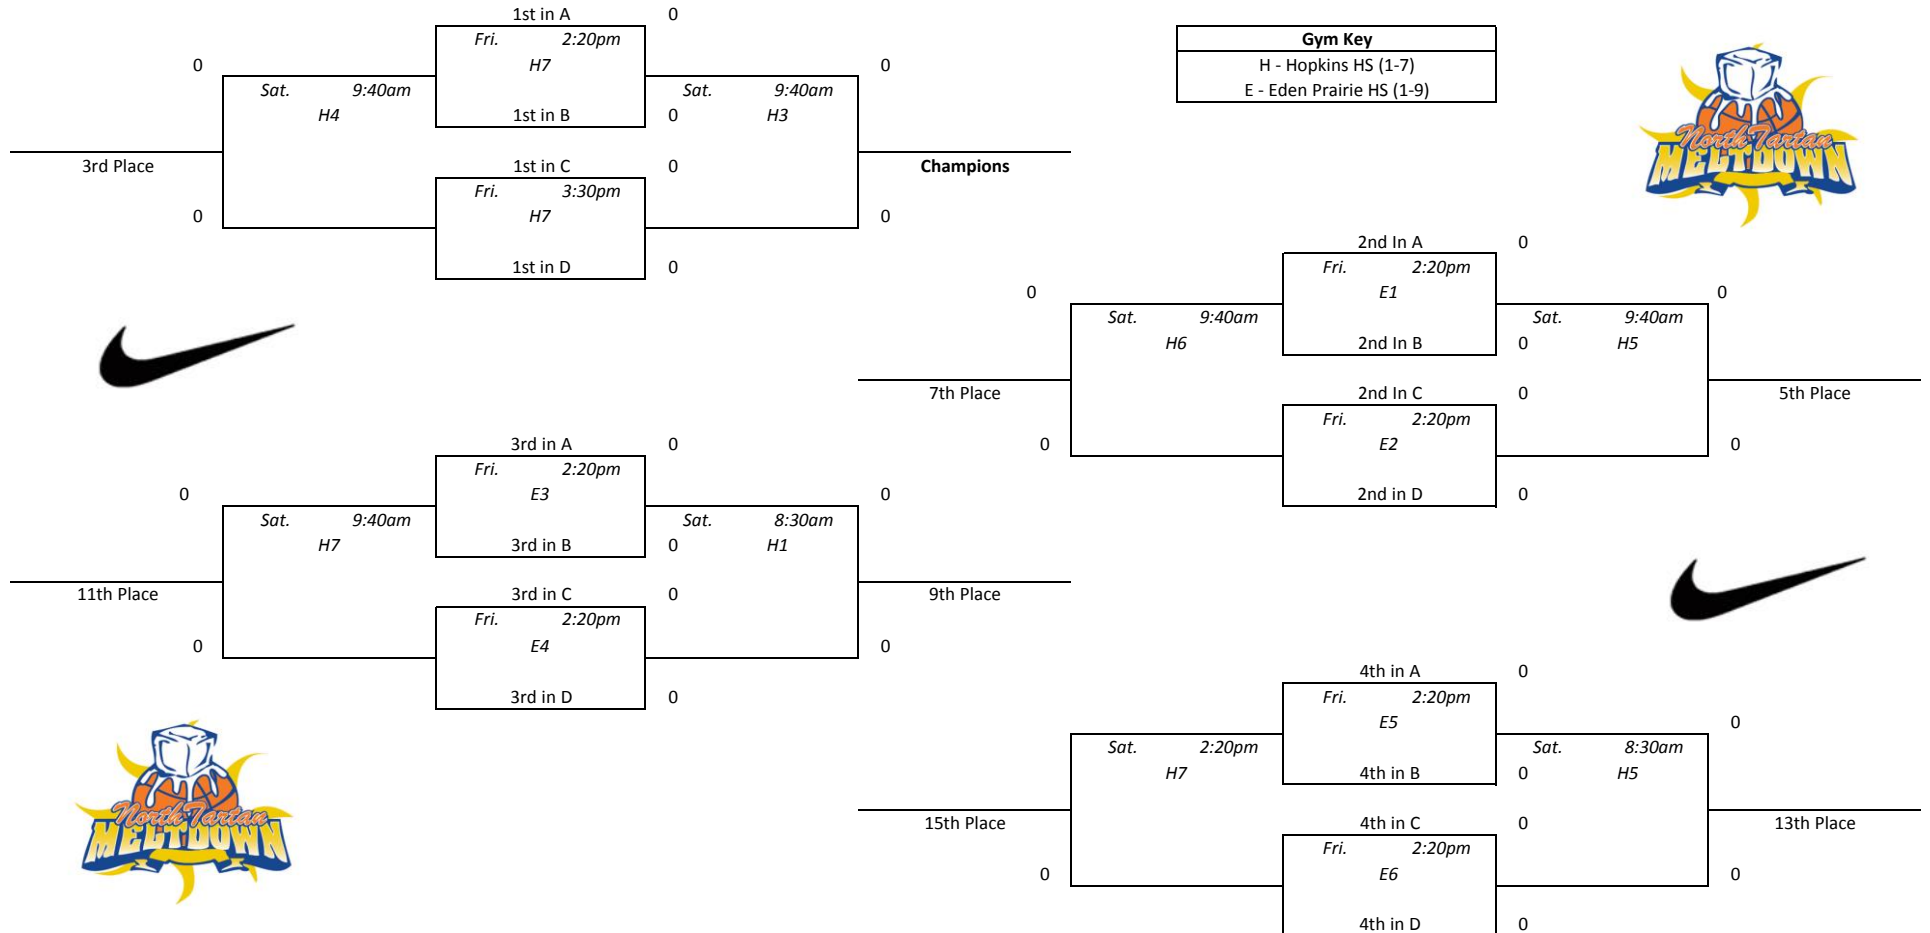

North Tartan Meltdown - Purple

Pool A				
1	ND Pro 14U	2-0	1st	
2	WI Elite Pickarts	1-1	1st	
3	Lacrosse YMCA	1-1	1st	
4	MN Suns Jefferson	0-2	1st	
1 vs 2	Thu. 2:20pm	E1	60-40	
3 vs 4	Thu. 2:20pm	E2	37-31	
1 vs 3	Thu. 5:50pm	H6	55-23	
2 vs 4	Thu. 5:50pm	E1	36-29	
1 vs 4	Fri. 9:40am	H7	0-0	
2 vs 3	Fri. 9:40am	E1	0-0	

Pool B				
1	WI Hoops Select 14	1-2	1st	
2	MN Stars Buerman	1-1	1st	
3	WI Blizzard 14U Hawley	2-0	1st	
4	Nebraska Select 9th	0-1	1st	
1 vs 2	Thu. 2:20pm	E3	55-38	
3 vs 4	Thu. 2:20pm	E4	51-47	
1 vs 3	Thu. 5:50pm	E2	45-42	
2 vs 4	Thu. 5:50pm	E3	49-59	
1 vs 4	Fri. 9:40am	E2	0-0	
2 vs 3	Fri. 9:40am	E3	0-0	

Pool C				
1	SD Fierce	2-0	1st	
2	MN Comets Elite 9th	0-2	1st	
3	MN Stars Kolden	1-1	1st	
4	MN 36ers WI Lightning	1-1	1st	
1 vs 2	Thu. 2:20pm	E5	48-43	
3 vs 4	Thu. 2:20pm	E6	48-45	
1 vs 3	Thu. 5:50pm	E4	51-38	
2 vs 4	Thu. 5:50pm	E5	60-68	
1 vs 4	Fri. 9:40am	E4	0-0	
2 vs 3	Fri. 9:40am	E5	0-0	

Pool D				
1	WI Lakers Gold	2-0	1st	
2	Northern Lites 15	1-1	1st	
3	NC Heat	1-1	1st	
4	Purple Aces 9th	0-2	1st	
1 vs 2	Thu. 12:00pm	H7	55-32	
3 vs 4	Thu. 2:20pm	E7	47-42	
1 vs 3	Thu. 5:50pm	E6	34-38	
2 vs 4	Thu. 4:40pm	E7	47-38	
1 vs 4	Fri. 9:40am	H6	0-0	
2 vs 3	Fri. 9:40am	E6	0-0