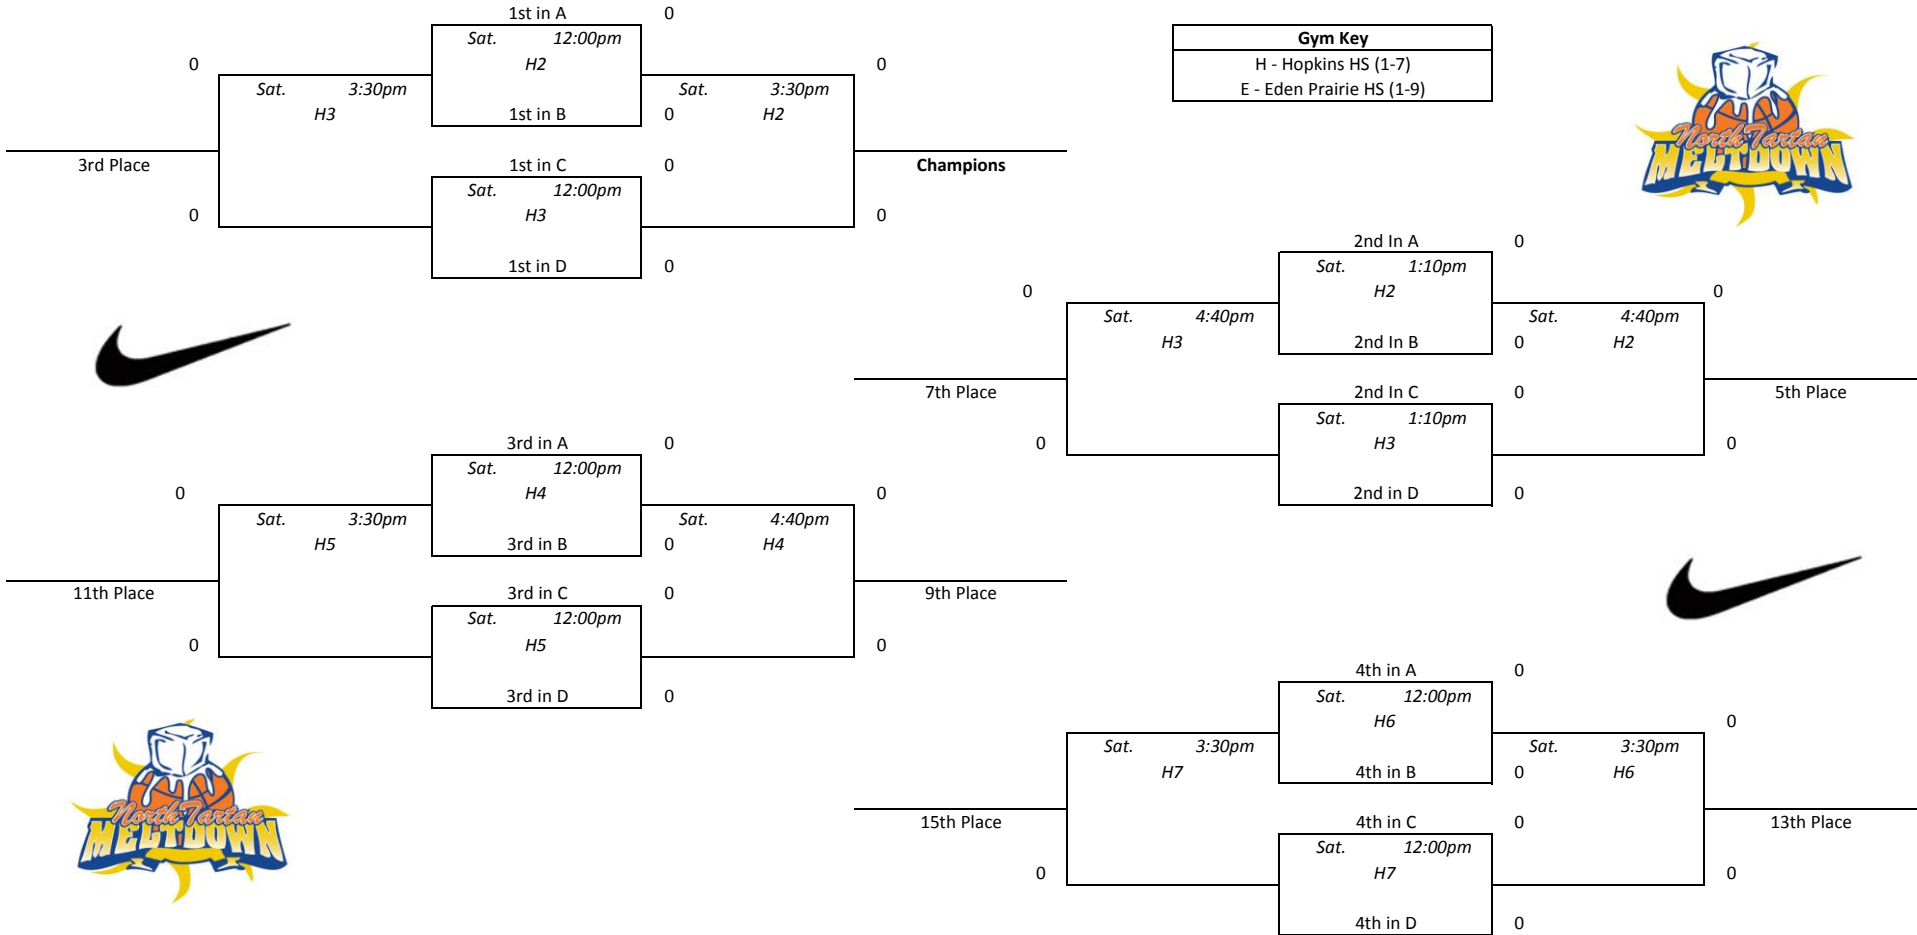

North Tartan Meltdown - Black

Pool A				
1	Kansas Hoopsters	1-0	1st	
2	Oshkosh Flight	0-1	1st	
3	Team Fury Premier	1-0	1st	
4	SD North Stars 17	0-1	1st	
1 vs 2	Thu.	2:20pm	E8	71-28
3 vs 4	Thu.	2:20pm	E9	61-34
1 vs 3	Fri.	12:00pm	E1	0-0
2 vs 4	Fri.	12:00pm	E2	0-0
1 vs 4	Fri.	3:30pm	E1	0-0
2 vs 3	Fri.	3:30pm	E2	0-0

Pool B				
1	ND Pro 15U	1-0	1st	
2	SMBA 17s	0-1	1st	
3	WI Blizzard Milslagle	1-0	1st	
4	MN Suns Chant	0-1	1st	
1 vs 2	Thu.	3:30pm	E8	45-40
3 vs 4	Thu.	3:30pm	E9	63-48
1 vs 3	Fri.	12:00pm	E3	0-0
2 vs 4	Fri.	12:00pm	E4	0-0
1 vs 4	Fri.	3:30pm	E3	0-0
2 vs 3	Fri.	3:30pm	E4	0-0

Pool C				
1	Summit Eagles	1-0	1st	
2	MN Stars Hofschild	0-1	1st	
3	Dakota Blue Devils	1-0	1st	
4	MN Lakers 11th	0-1	1st	
1 vs 2	Thu.	4:40pm	E8	44-35
3 vs 4	Thu.	4:40pm	E9	59-34
1 vs 3	Fri.	10:50am	E6	0-0
2 vs 4	Fri.	10:50am	E7	0-0
1 vs 4	Fri.	3:30pm	E5	0-0
2 vs 3	Fri.	3:30pm	E6	0-0

Pool D				
1	SD North Stars 16	0-1	1st	
2	Northern Blizzard	1-0	1st	
3	Nebraska Select 17	1-0	1st	
4	F3 Fire	0-1	1st	
1 vs 2	Thu.	5:50pm	E8	30-47
3 vs 4	Thu.	5:50pm	E9	55-51
1 vs 3	Fri.	10:50am	E8	0-0
2 vs 4	Fri.	10:50am	E9	0-0
1 vs 4	Fri.	3:30pm	E7	0-0
2 vs 3	Fri.	3:30pm	E8	0-0