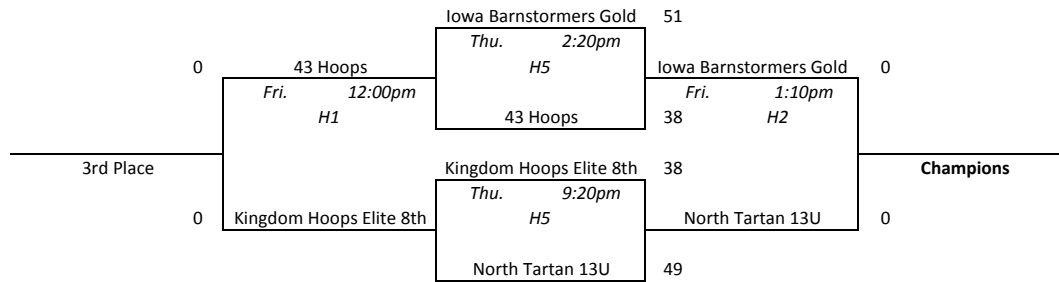

North Tartan Meltdown - Yellow

Pool A				
1	Iowa Barnstormers Gold	3-0	1st	
2	Rising Stars 16	0-3	4th	
3	MN Fury 2017 Gold	2-1	2nd	
4	Nebraska Force 9th	1-2	3rd	
1 vs 2	Wed. 3:30pm	H6	52-20	
3 vs 4	Wed. 3:30pm	H5	25-55	
1 vs 3	Wed. 7:00pm	H5	48-41	
2 vs 4	Wed. 7:00pm	H6	38-46	
1 vs 4	Thu. 9:40am	H6	59-22	
2 vs 3	Thu. 10:50am	H6	39-58	

Pool B				
1	Michigan's Finest 10th	0-3	4th	
2	Metro Stars 14	1-2	3rd	
3	43 Hoops	3-0	1st	
4	Midwest Elite Weissmann	2-1	2nd	
1 vs 2	Wed. 9:40am	H5	40-34	
3 vs 4	Wed. 9:40am	H6	51-48	
1 vs 3	Wed. 1:10pm	H7	33-40	
2 vs 4	Wed. 1:10pm	H6	45-47	
1 vs 4	Thu. 9:40am	H7	36-48	
2 vs 3	Thu. 10:50am	H5	24-30	

Pool C				
1	South Dakota Thunder 9th	2-1	2nd	
2	Kingdom Hoops Elite 8th	2-1	1st	
3	Team WI Select White	1-2	3rd	
4	MN Comets Elite 10th	1-2	4th	
1 vs 2	Wed. 10:50am	H5	46-56	
3 vs 4	Wed. 10:50am	H6	49-33	
1 vs 3	Wed. 2:20pm	H5	53-43	
2 vs 4	Wed. 2:20pm	H6	43-46	
1 vs 4	Thu. 4:40pm	H5	44-38	
2 vs 3	Thu. 5:50pm	H7	42-39	

Pool D				
1	Nebraska Lasers 14	1-2	3rd	
2	North Tartan 13U	3-0	1st	
3	WBA Prestige Pink	2-1	2nd	
4	WI Impact 2017	0-3	4th	
1 vs 2	Wed. 8:30am	H5	19-39	
3 vs 4	Wed. 8:30am	H6	26-28	
1 vs 3	Wed. 12:00pm	H6	50-58	
2 vs 4	Wed. 12:00pm	H5	53-26	
1 vs 4	Thu. 4:40pm	H6	46-37	
2 vs 3	Thu. 5:50pm	H5	37-29	

Gym Key
H - Hopkins HS (1-7)
E - Eden Prairie HS (1-9)