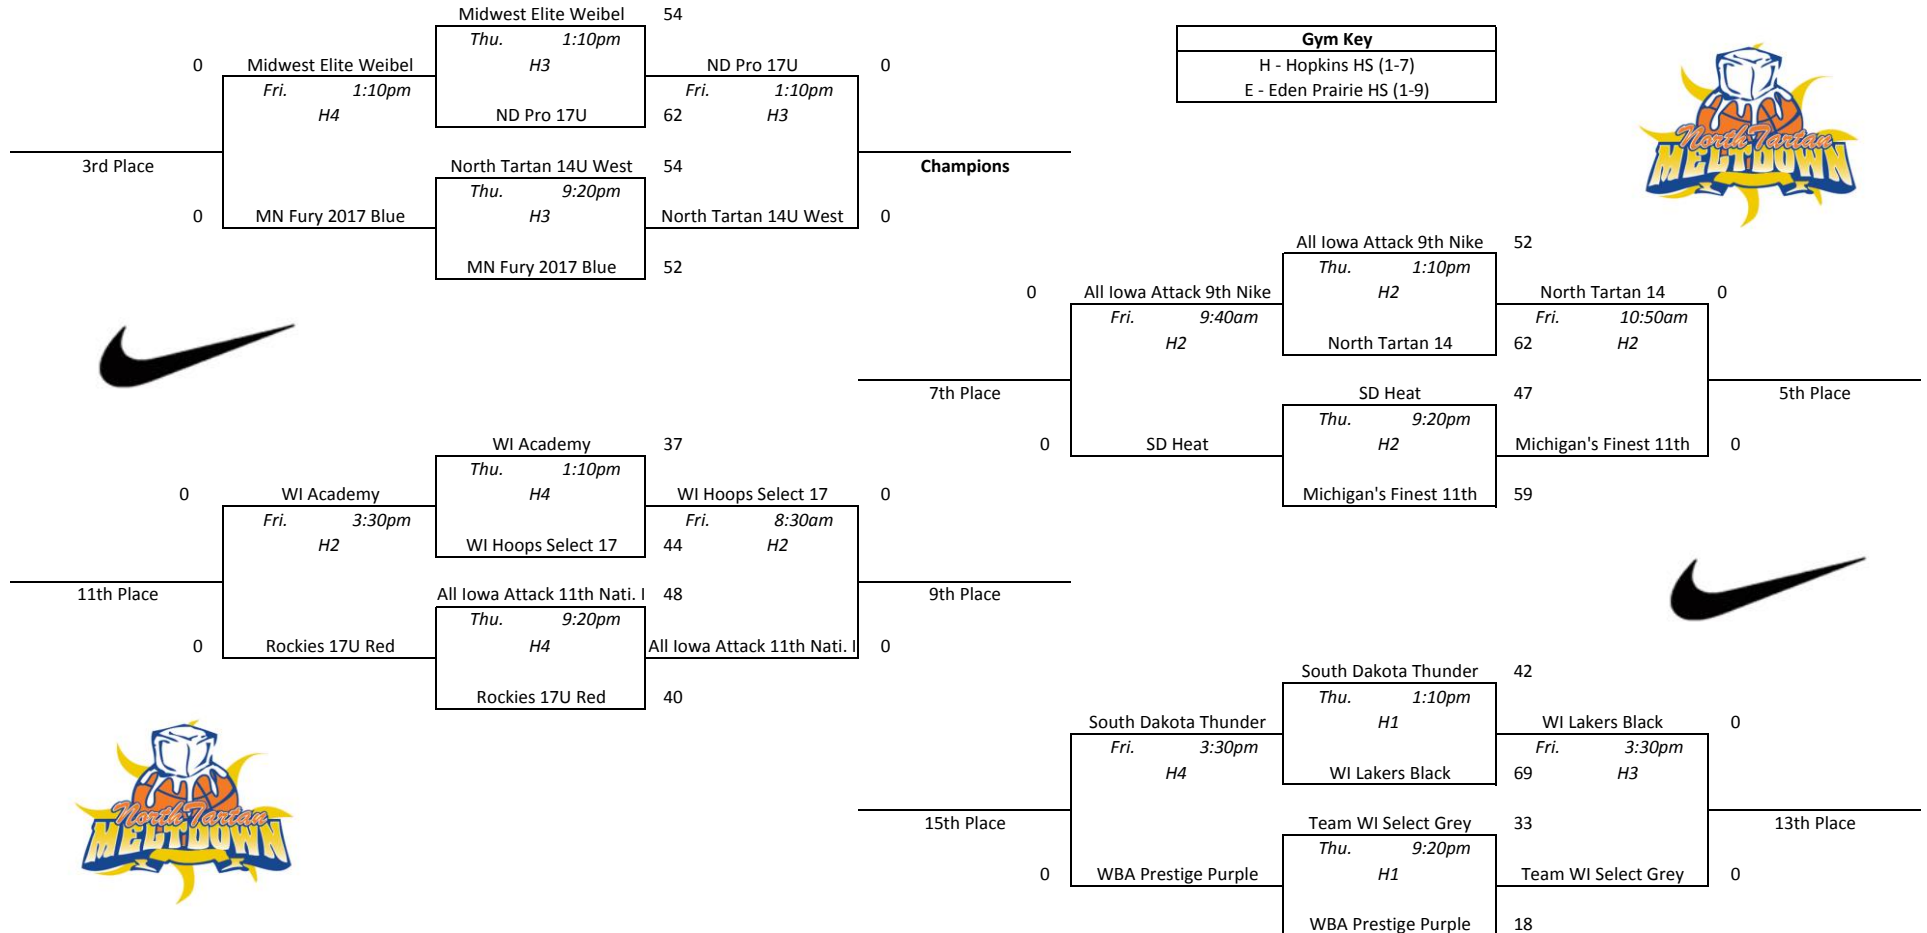

North Tartan Meltdown - Platinum White

Pool A				
1	South Dakota Thunder	0-3	4th	
2	All Iowa Attack 9th Nike	2-1	2nd	
3	Midwest Elite Weibel	3-0	1st	
4	WI Academy	1-2	3rd	
1 vs 2	Wed. 8:30am	H2	37-70	
3 vs 4	Wed. 8:30am	H4	59-41	
1 vs 3	Wed. 12:00pm	H3	37-56	
2 vs 4	Wed. 12:00pm	H2	65-53	
1 vs 4	Thu. 9:40am	H1	42-64	
2 vs 3	Thu. 9:40am	H2	57-58	

Pool B				
1	ND Pro 17U	3-0	1st	
2	WI Hoops Select 17	1-2	3rd	
3	WI Lakers Black	0-3	4th	
4	North Tartan 14	2-1	2nd	
1 vs 2	Wed. 10:50am	H1	58-49	
3 vs 4	Wed. 10:50am	H3	38-68	
1 vs 3	Wed. 2:20pm	H1	63-56	
2 vs 4	Wed. 2:20pm	H3	39-65	
1 vs 4	Thu. 9:40am	H3	50-49	
2 vs 3	Thu. 9:40am	H4	47-42	

Pool C				
1	SD Heat	2-1	2nd	
2	All Iowa Attack 11th Nati. I	1-2	3rd	
3	Team WI Select Grey	1-2	4th	
4	North Tartan 14U West	2-1	1st	
1 vs 2	Wed. 9:40am	H2	61-58	
3 vs 4	Wed. 9:40am	H3	57-53	
1 vs 3	Wed. 1:10pm	H4	45-39	
2 vs 4	Wed. 1:10pm	H2	54-55	
1 vs 4	Thu. 5:50pm	H1	47-44	
2 vs 3	Thu. 5:50pm	H2	66-65	

Pool D				
1	Rockies 17U Red	1-2	4th	
2	Michigan's Finest 11th	2-1	2nd	
3	WBA Prestige Purple	0-3	3rd	
4	MN Fury 2017 Blue	3-0	1st	
1 vs 2	Wed. 5:50pm	H1	39-41	
3 vs 4	Wed. 5:50pm	H2	25-45	
1 vs 3	Wed. 9:20pm	H1	35-27	
2 vs 4	Wed. 9:20pm	H2	45-55	
1 vs 4	Thu. 5:50pm	H3	27-46	
2 vs 3	Thu. 5:50pm	H4	10-44