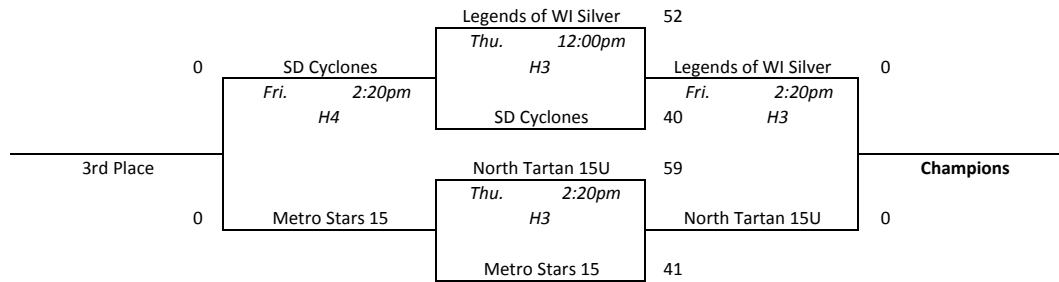

North Tartan Meltdown - Platinum Blue

Pool A				
1	ND Phenom 17	1-2	3rd	
2	All Iowa Attack 10th Nike	2-1	2nd	
3	Unity Stars (NE)	0-3	4th	
4	Legends of WI Silver	3-0	1st	
1 vs 2	Wed. 4:40pm	H2	50-56	
3 vs 4	Wed. 4:40pm	H1	47-55	
1 vs 3	Wed. 8:10pm	H1	54-51	
2 vs 4	Wed. 8:10pm	H2	34-42	
1 vs 4	Thu. 8:30am	H3	38-68	
2 vs 3	Thu. 8:30am	H2	57-50	

Pool B				
1	SD Cyclones	3-0	1st	
2	MN Fury 2015 Gold	0-3	4th	
3	WI Blizzard Biddick	1-2	3rd	
4	Team Fury Select	2-1	2nd	
1 vs 2	Wed. 3:30pm	H2	51-44	
3 vs 4	Wed. 3:30pm	H1	35-39	
1 vs 3	Wed. 7:00pm	H1	58-57	
2 vs 4	Wed. 7:00pm	H2	33-57	
1 vs 4	Thu. 8:30am	H1	53-35	
2 vs 3	Thu. 8:30am	H4	38-61	

Pool C				
1	Wolf Pack Belgium 16s	0-3	4th	
2	North Tartan 15U	3-0	1st	
3	WBA Prestige Green	1-2	3rd	
4	MN Stars Crossfire	2-1	2nd	
1 vs 2	Wed. 9:40am	H4	9-59	
3 vs 4	Wed. 9:40am	H1	31-50	
1 vs 3	Wed. 1:10pm	H1	17-70	
2 vs 4	Wed. 1:10pm	H3	58-47	
1 vs 4	Thu. 10:50am	H4	24-65	
2 vs 3	Thu. 10:50am	H3	56-47	

Pool D				
1	I-Ball Academy	0-3	3rd	
2	Nebraska Force 11th	1-2	4th	
3	So-Minn Fury 2015	2-1	2nd	
4	Metro Stars 15	3-0	1st	
1 vs 2	Wed. 8:30am	H1	54-51	
3 vs 4	Wed. 8:30am	H3	38-45	
1 vs 3	Wed. 12:00pm	H1	39-54	
2 vs 4	Wed. 12:00pm	H4	38-52	
1 vs 4	Thu. 10:50am	H1	31-60	
2 vs 3	Thu. 10:50am	H2	50-57	

Gym Key
H - Hopkins HS (1-7)
E - Eden Prairie HS (1-9)